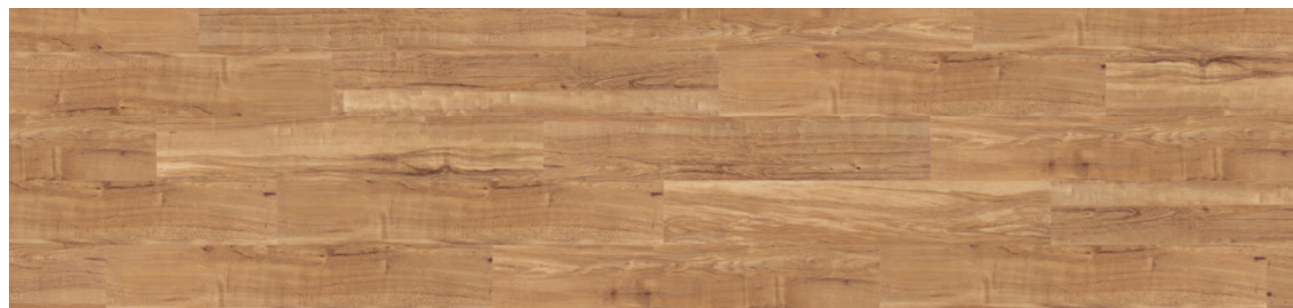

6504 Weathered Country Plank

152.4 x 914.4mm

R10

6500 American Oak

152.4 x 914.4mm

R10

6501 Blond Country Plank

152.4 x 914.4mm

R10

6502 Nut Tree

152.4 x 914.4mm

R10

6503 Classic Oak

152.4 x 914.4mm

CONTROL STONE

R10