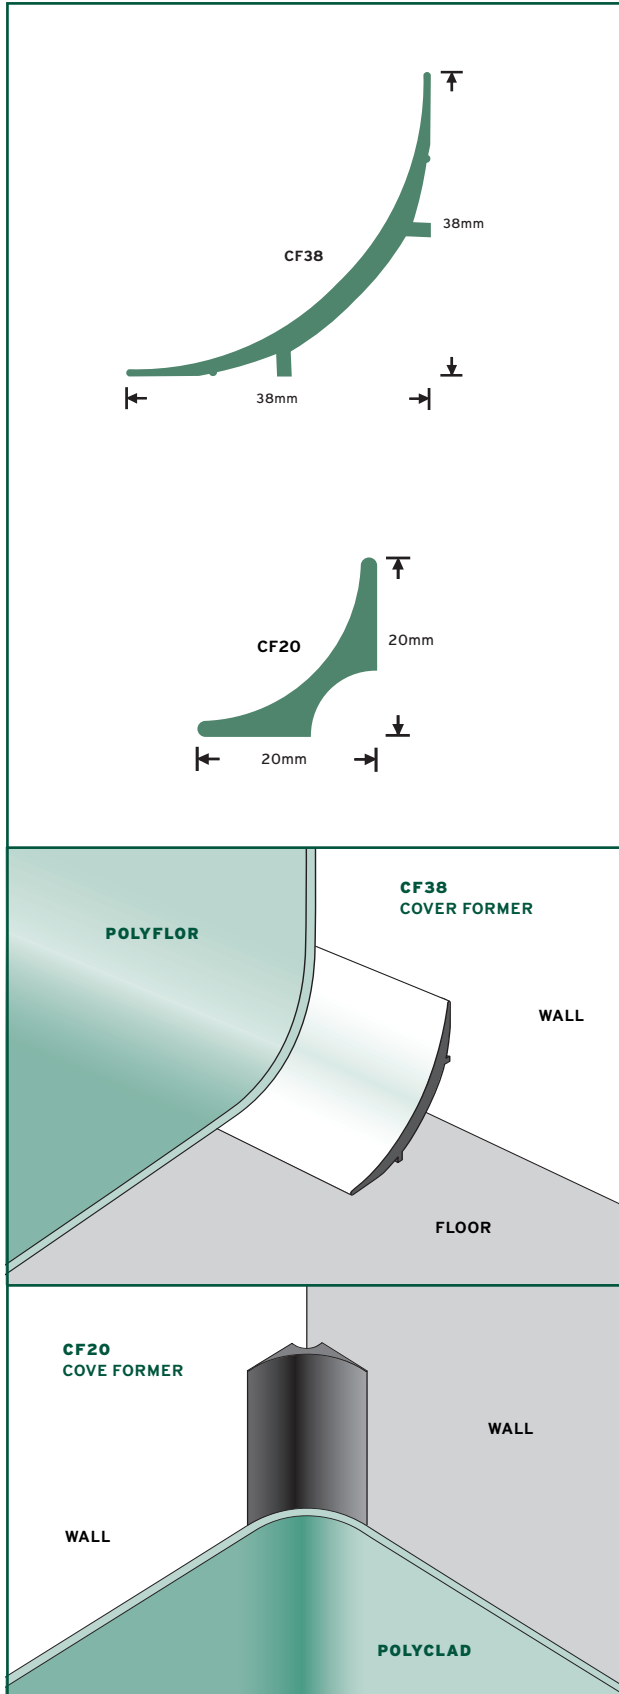

COVE FORMERS

Where ease of maintenance and hygiene are important, sheet flooring may be taken up the wall having created a radius using our Cove Former.

CF 38 Available in 2 metre lengths.
Black only.

CF 20 Available in 2 metre lengths.
Black only.

Both CF38 and CF20 are suitable for use between the floor and wall junction, for staircases use CF 20.

COVE FORMERS