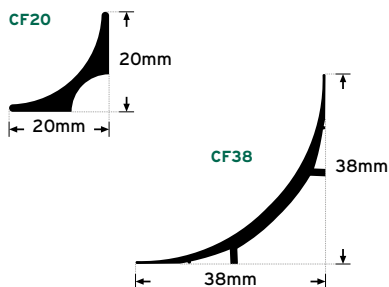

## Set-in Coving

	MC18	MC18c
Profile Size	50 x 100mm	50 x 100mm
Unit Length	2mts	20mts
Pack Size	20 x 2mts	2 x 20mts coil*
Colours	15 ex-stock	15 ex-stock

## Sit-on Coving

	MC14	MC8	MC8c
Profile Size	20 x 75mm	20 x 100mm	20 x 100mm
Unit Length	2mts	2mts	20mts
Pack Size	20 x 2mts	20 x 2mts	2 x 20mts coil*
Colours	15 ex-stock	15 ex-stock	15 ex-stock

## Corner Cap

	EFA 75
Profile Size	75 x 75mm
Unit Length	2mts
Pack Size	10 x 2mts
Colours	Black

## Cove Former

	CF20	CF38
Profile Size	20 x 20mm	38 x 38mm
Unit Length	2mts	2mts
Pack Size	30 x 2mts	15 x 2mts
Colours	Black	Black