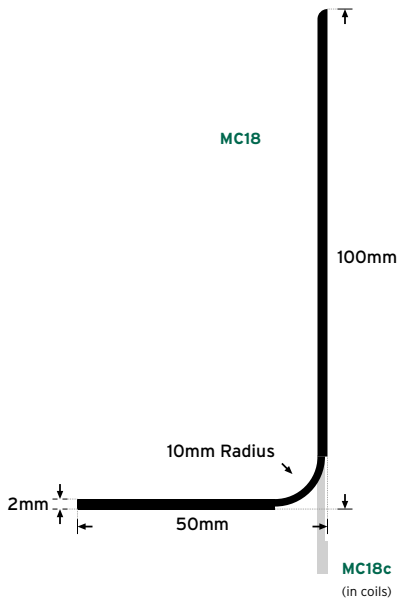

## Set-in Coving

	MC18	MC18c
Profile Size	50 x 100mm	50 x 100mm
Unit Length	2mts	20mts
Pack Size	20 x 2mts	2 x 20mts coil*
Colours	15 ex-stock	15 ex-stock

## Corner Cap

	EFA 75
Profile Size	75 x 75mm
Unit Length	2mts
Pack Size	10 x 2mts
Colours	Black

## Cove Former

	CF20	CF38
Profile Size	20 x 20mm	38 x 38mm
Unit Length	2mts	2mts
Pack Size	30 x 2mts	15 x 2mts
Colours	Black	Black

## Capping Strip

	CS	CT	CS-N	CS-Nc
Profile Size	20mm	41mm	40mm	40mm
Unit Length	20mts coil	2mts	2mts	20mts coil
Pack Size	20mts coil*	50 x 2mts	40 x 2mts	20mts coil*
Colours	Black	White	15 ex-stock	15 ex-stock