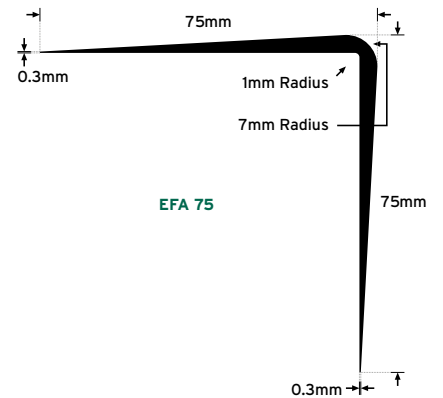

## Set-in Coving

	MC18	MC18c
Profile Size	50 x 100mm	50 x 100mm
Unit Length	2mts	20mts
Pack Size	20 x 2mts	2 x 20mts coil*
Colours	15 ex-stock	15 ex-stock

## Sit-on Coving

	MC14	MC8	MC8c
Profile Size	20 x 75mm	20 x 100mm	20 x 100mm
Unit Length	2mts	2mts	20mts
Pack Size	20 x 2mts	20 x 2mts	2 x 20mts coil*
Colours	15 ex-stock	15 ex-stock	15 ex-stock

## Corner Cap

	EFA 75
Profile Size	75 x 75mm
Unit Length	2mts
Pack Size	10 x 2mts
Colours	Black

## Cove Former

	CF20	CF38
Profile Size	20 x 20mm	38 x 38mm
Unit Length	2mts	2mts
Pack Size	30 x 2mts	15 x 2mts
Colours	Black	Black