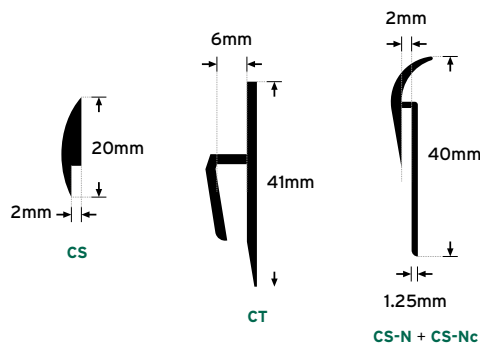

## Sit-on Coving

	MC14	MC8	MC8c
Profile Size	20 x 75mm	20 x 100mm	20 x 100mm
Unit Length	2mts	2mts	20mts
Pack Size	20 x 2mts	20 x 2mts	2 x 20mts coil*
Colours	15 ex-stock	15 ex-stock	15 ex-stock

## Corner Cap

	EFA 75
Profile Size	75 x 75mm
Unit Length	2mts
Pack Size	10 x 2mts
Colours	Black

## Cove Former

	CF20	CF38
Profile Size	20 x 20mm	38 x 38mm
Unit Length	2mts	2mts
Pack Size	30 x 2mts	15 x 2mts
Colours	Black	Black

## Capping Strip

	CS	CT	CS-N	CS-Nc
Profile Size	20mm	41mm	40mm	40mm
Unit Length	20mts coil	2mts	2mts	20mts coil
Pack Size	20mts coil*	50 x 2mts	40 x 2mts	20mts coil*
Colours	Black	White	15 ex-stock	15 ex-stock