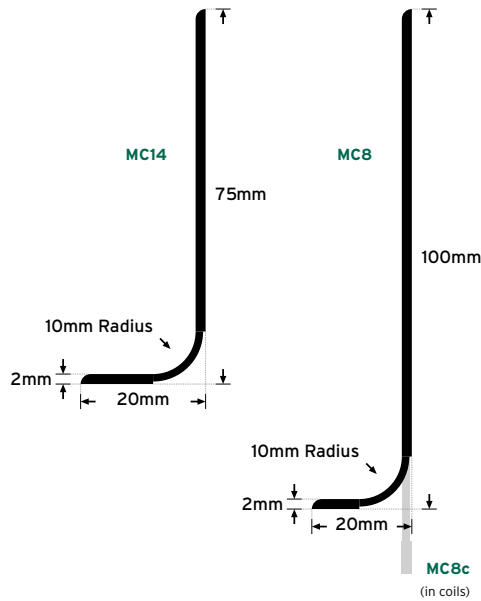

Sit-on Coving

	MC14	MC8	MC8c
Profile Size	20 x 75mm	20 x 100mm	20 x 100mm
Unit Length	2mts	2mts	20mts
Pack Size	20 x 2mts	20 x 2mts	2 x 20mts coil*
Colours	15 ex-stock	15 ex-stock	15 ex-stock